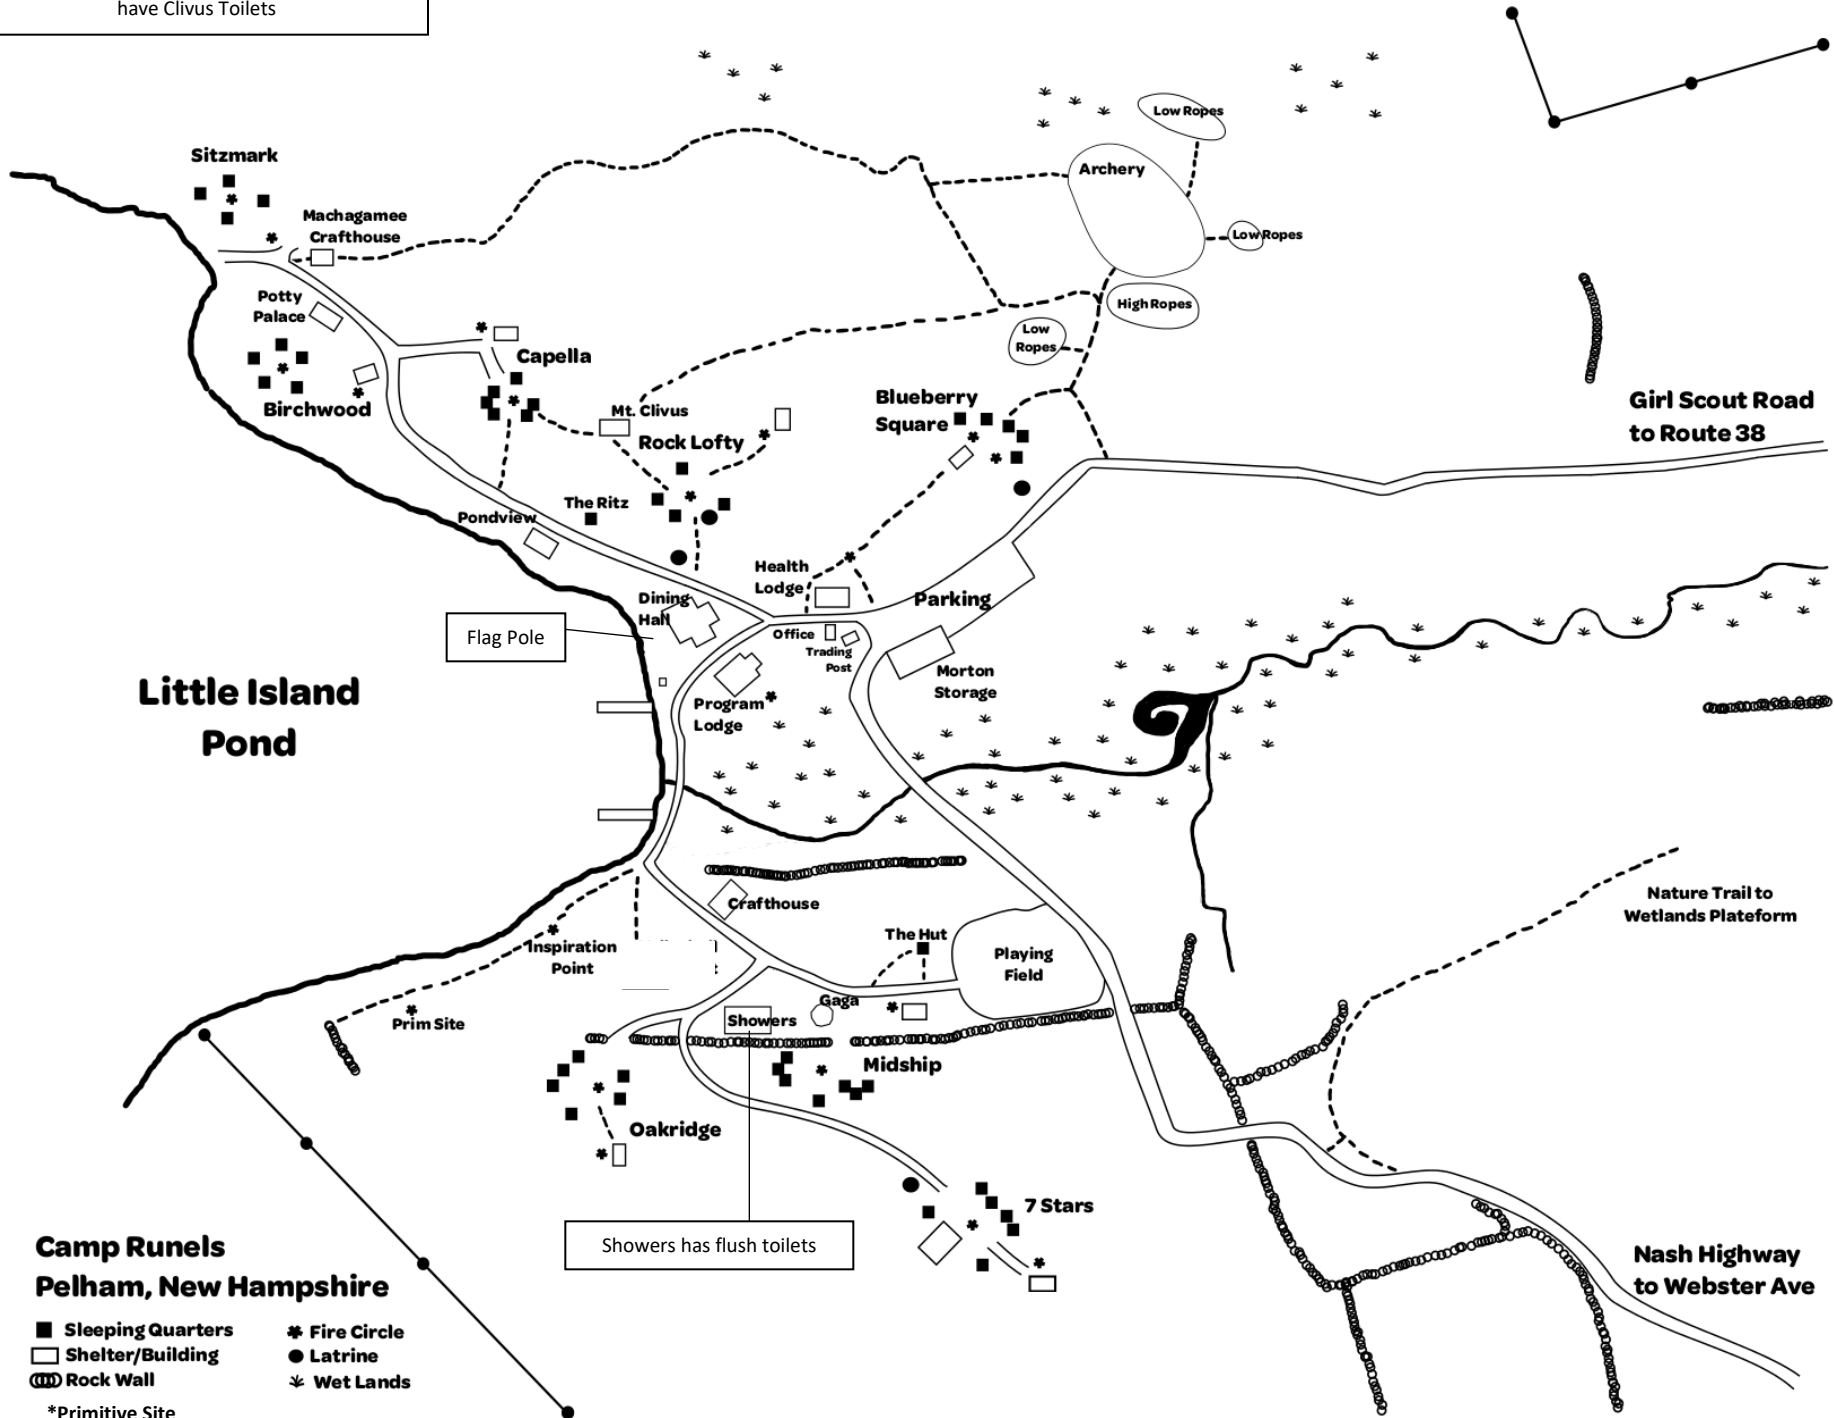

Potty Palace, Mt. Clivus and Blueberry Square
have Clivus Toilets

**Camp Runels
Pelham, New Hampshire**

- Sleeping Quarters
- Shelter/Building
- ⊞ Rock Wall
- * Fire Circle
- Latrine
- * Wet Lands

*Primitive Site

Showers has flush toilets