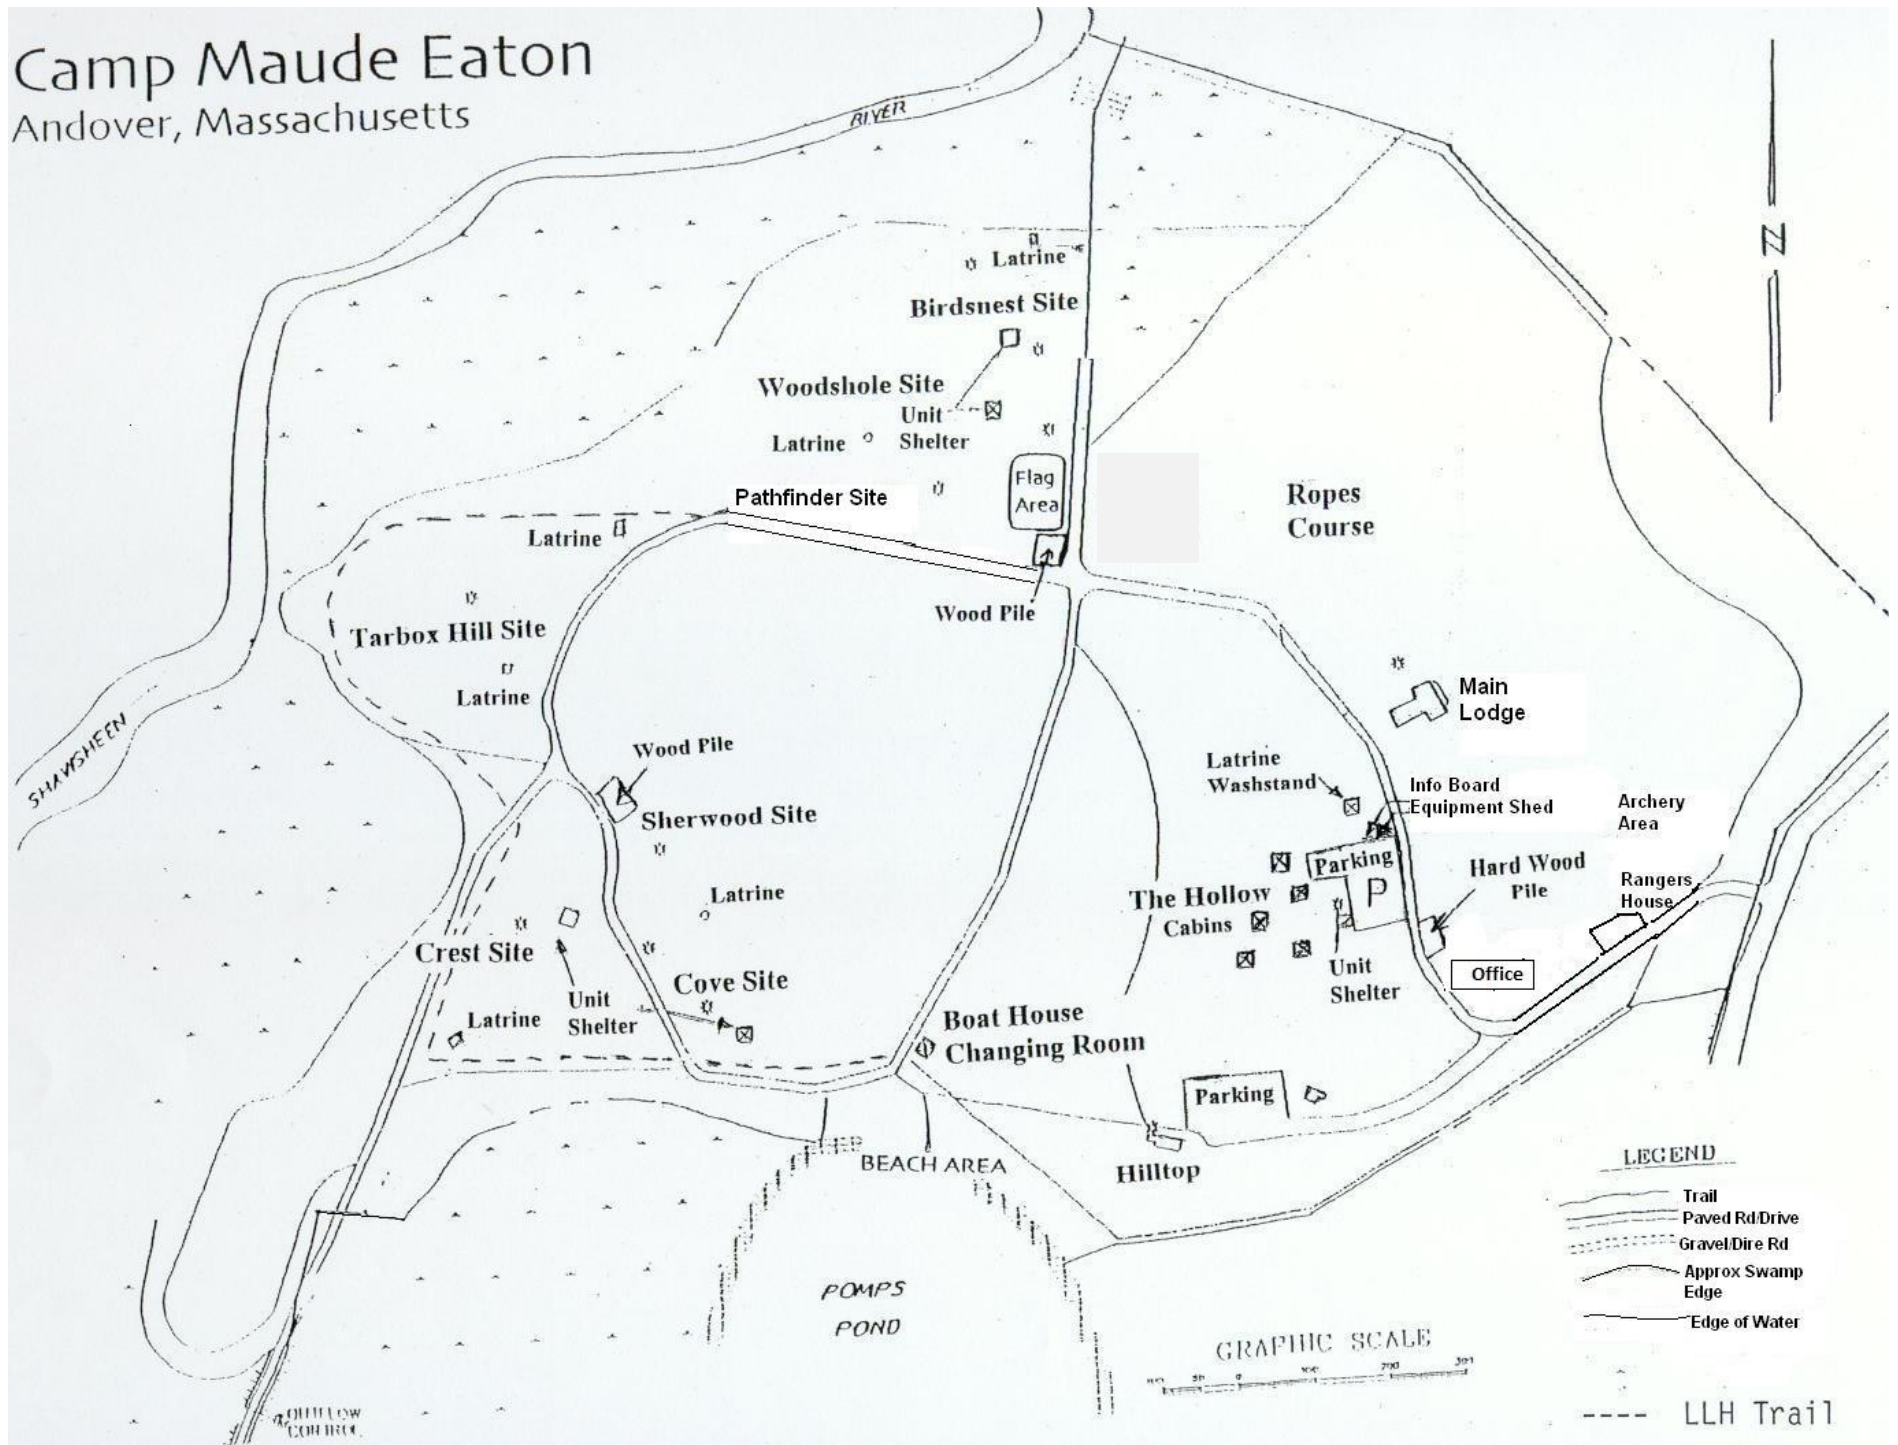

Camp Maude Eaton

Andover, Massachusetts

LEGEND

- Trail
- Paved Rd/Drive
- Gravel/Dirt Rd
- Approx Swamp Edge
- Edge of Water

--- LLH Trail